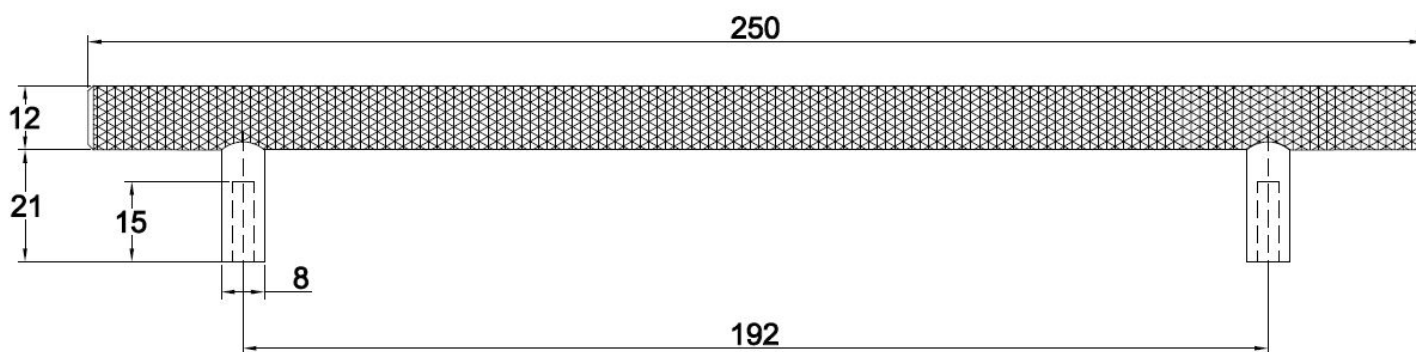

PRODUCT SHEET

Description:

Bar Handle "Grip", cc 192mm, \varnothing 12x250mm,H:33mm, Satin Brass, Brass Material, Incl. 2 pcs of M4x25mm. Satin Brass Screws

Item number:

17.01.202-8

Units	Box	Carton	HS Code	Barcode
Pcs.	10	50	8302420090	 5704866509770